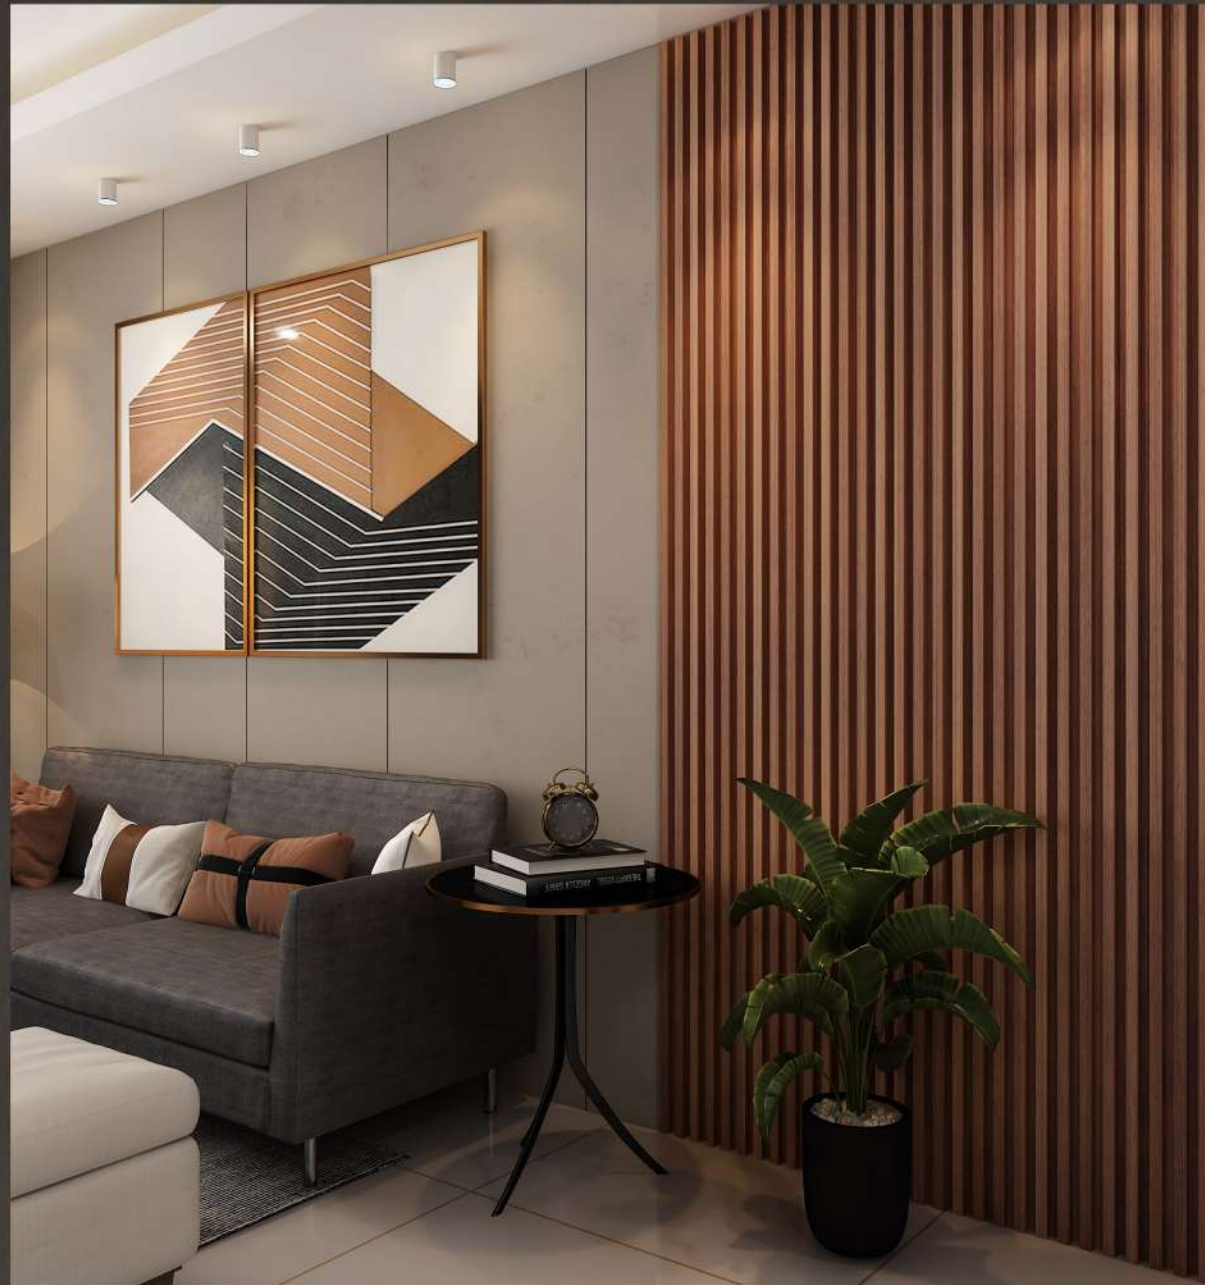

ELEGANT DESIGN

(1 sheet 5.22 sq.ft)

WPC PANEL

ELEGANT DESIGN

(1 sheet 6 sq.ft)

WPC PANEL

ELEGANT DESIGN

(1 sheet 6 sq.ft)

WPC PANEL

ELEGANT DESIGN

(1 sheet 4.75 sq.ft)

WPC PANEL

ELEGANT DESIGN

(1 sheet 6 sq.ft)

WPC PANEL

ELEGANT DESIGN

ELEGANT DESIGN

(1 sheet 4.94 sq.ft)

WPC PANEL

ELEGANT DESIGN

(1 sheet 4.94 sq.ft)

WPC PANEL

ELEGANT DESIGN

(1 sheet 4.94 sq.ft)

WPC PANEL

ELEGANT DESIGN

(1 sheet 4.94 sq.ft)