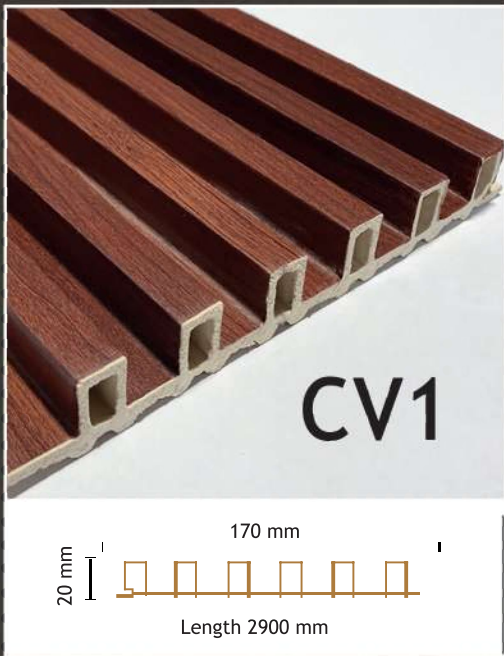

ELEGANT DESIGN

(1 sheet 5.22 sq.ft)

WPC PANEL

ELEGANT DESIGN

(1 sheet 6 sq.ft)

WPC PANEL

ELEGANT DESIGN

(1 sheet 6 sq.ft)

WPC PANEL

ELEGANT DESIGN

(1 sheet 4.75 sq.ft)

WPC PANEL

ELEGANT DESIGN

(1 sheet 6 sq.ft)

WPC PANEL

ELEGANT DESIGN

(1 sheet 4.8 sq.ft)

WPC PANEL

ELEGANT DESIGN

(1 sheet 6 sq.ft)

WPC PANEL

ELEGANT DESIGN

(1 sheet 4.67 sq.ft)

WPC PANEL

ELEGANT DESIGN

(1 sheet 4.94 sq.ft)

WPC PANEL

ELEGANT DESIGN

(1 sheet 4.94 sq.ft)

WPC PANEL

ELEGANT DESIGN

(1 sheet 4.94 sq.ft)