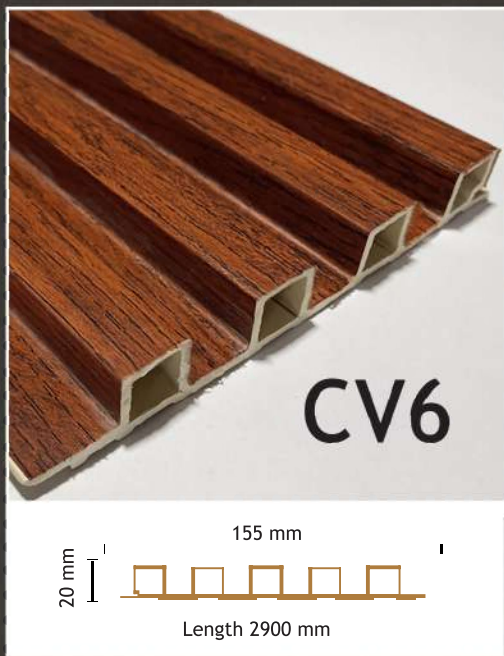

ELEGANT DESIGN

(1 sheet 5.22 sq.ft)

WPC PANEL

ELEGANT DESIGN

(1 sheet 6 sq.ft)

WPC PANEL

ELEGANT DESIGN

(1 sheet 6 sq.ft)

WPC PANEL

ELEGANT DESIGN

(1 sheet 4.75 sq.ft)

WPC PANEL

ELEGANT DESIGN

(1 sheet 6 sq.ft)

WPC PANEL

ELEGANT DESIGN

(1 sheet 4.8 sq.ft)

WPC PANEL

ELEGANT DESIGN

(1 sheet 6 sq.ft)

WPC PANEL

ELEGANT DESIGN

(1 sheet 4.67 sq.ft)

WPC PANEL

ELEGANT DESIGN

(1 sheet 4.94 sq.ft)

WPC PANEL

ELEGANT DESIGN

(1 sheet 4.94 sq.ft)

WPC PANEL

ELEGANT DESIGN

(1 sheet 4.94 sq.ft)