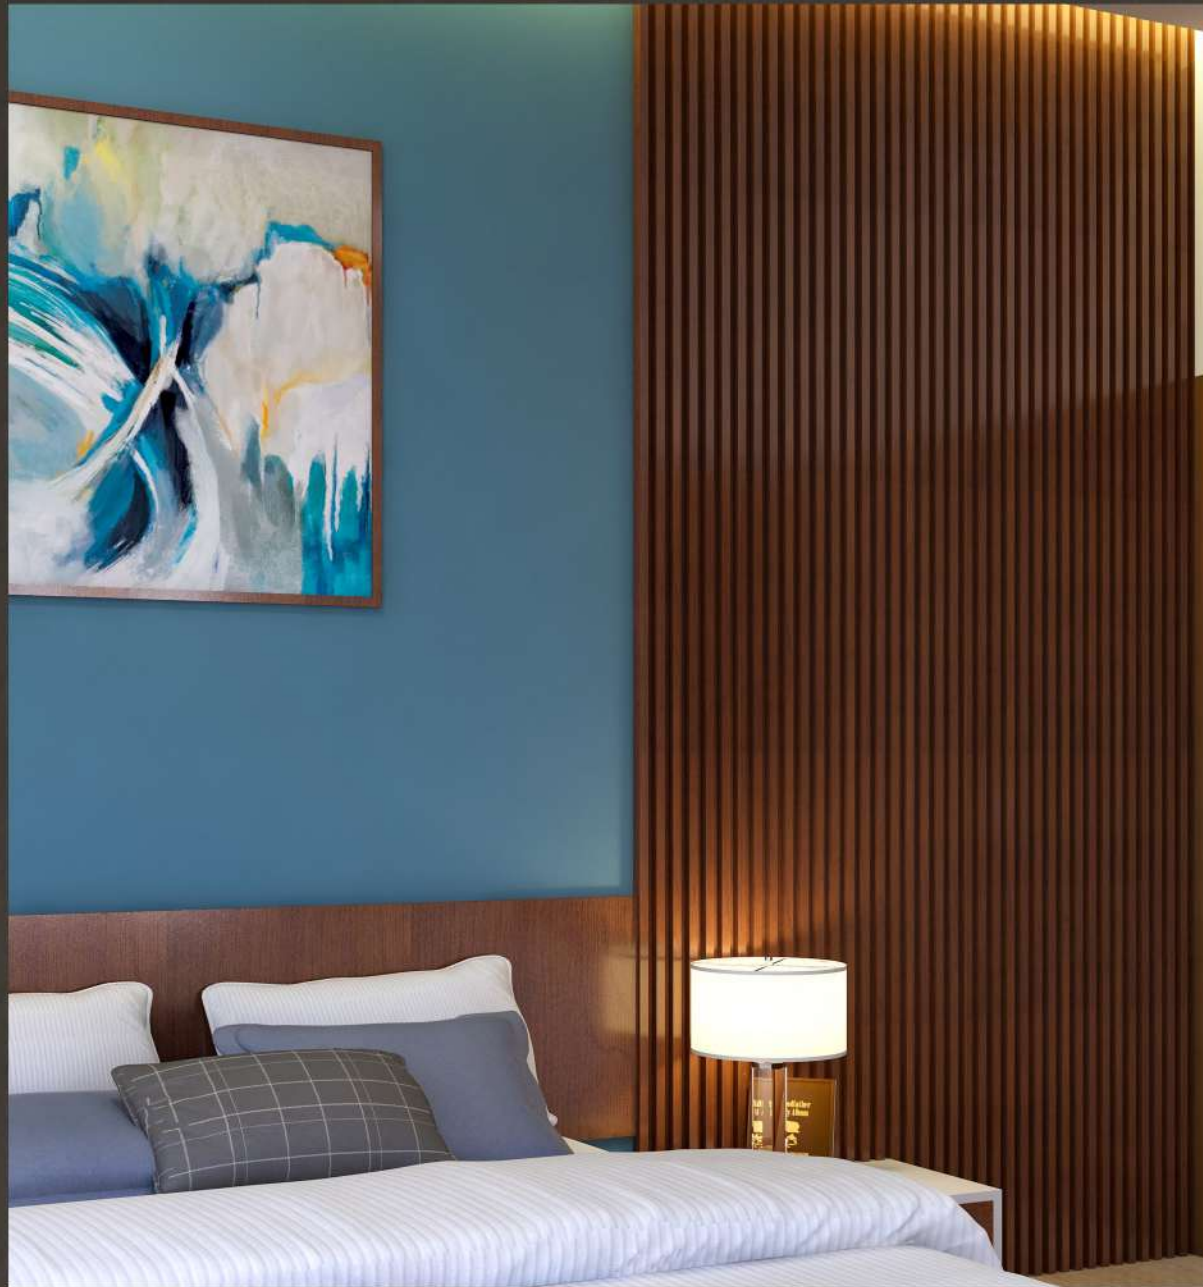

ELEGANT DESIGN

(1 sheet 5.22 sq.ft)

WPC PANEL

ELEGANT DESIGN

(1 sheet 6 sq.ft)

WPC PANEL

ELEGANT DESIGN

(1 sheet 6 sq.ft)

WPC PANEL

ELEGANT DESIGN

(1 sheet 4.75 sq.ft)

WPC PANEL

ELEGANT DESIGN

(1 sheet 6 sq.ft)

WPC PANEL

ELEGANT DESIGN

(1 sheet 4.8 sq.ft)

WPC PANEL

ELEGANT DESIGN

(1 sheet 6 sq.ft)

WPC PANEL

ELEGANT DESIGN

(1 sheet 4.67 sq.ft)

WPC PANEL