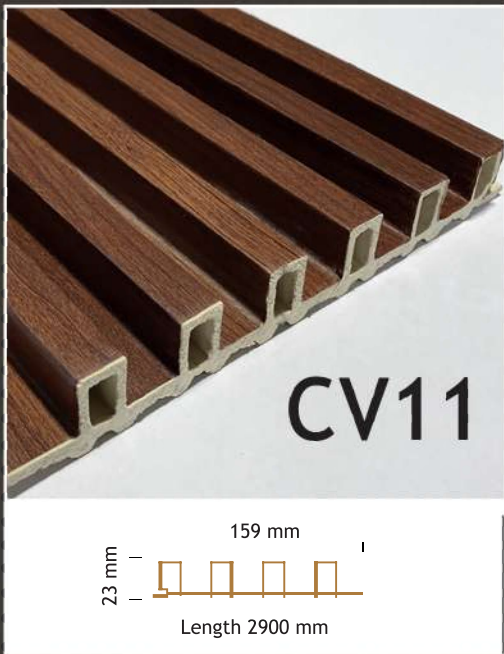

WPC PANEL

ELEGANT DESIGN

(1 sheet 4.75 sq.ft)

WPC PANEL

ELEGANT DESIGN

(1 sheet 6 sq.ft)

WPC PANEL

ELEGANT DESIGN

(1 sheet 4.8 sq.ft)

WPC PANEL

ELEGANT DESIGN

(1 sheet 6 sq.ft)

WPC PANEL

ELEGANT DESIGN

(1 sheet 4.67 sq.ft)

WPC PANEL

ELEGANT DESIGN

(1 sheet 4.94 sq.ft)

WPC PANEL

ELEGANT DESIGN

(1 sheet 4.94 sq.ft)

WPC PANEL

ELEGANT DESIGN

(1 sheet 4.94 sq.ft)

WPC PANEL

ELEGANT DESIGN

(1 sheet 4.94 sq.ft)